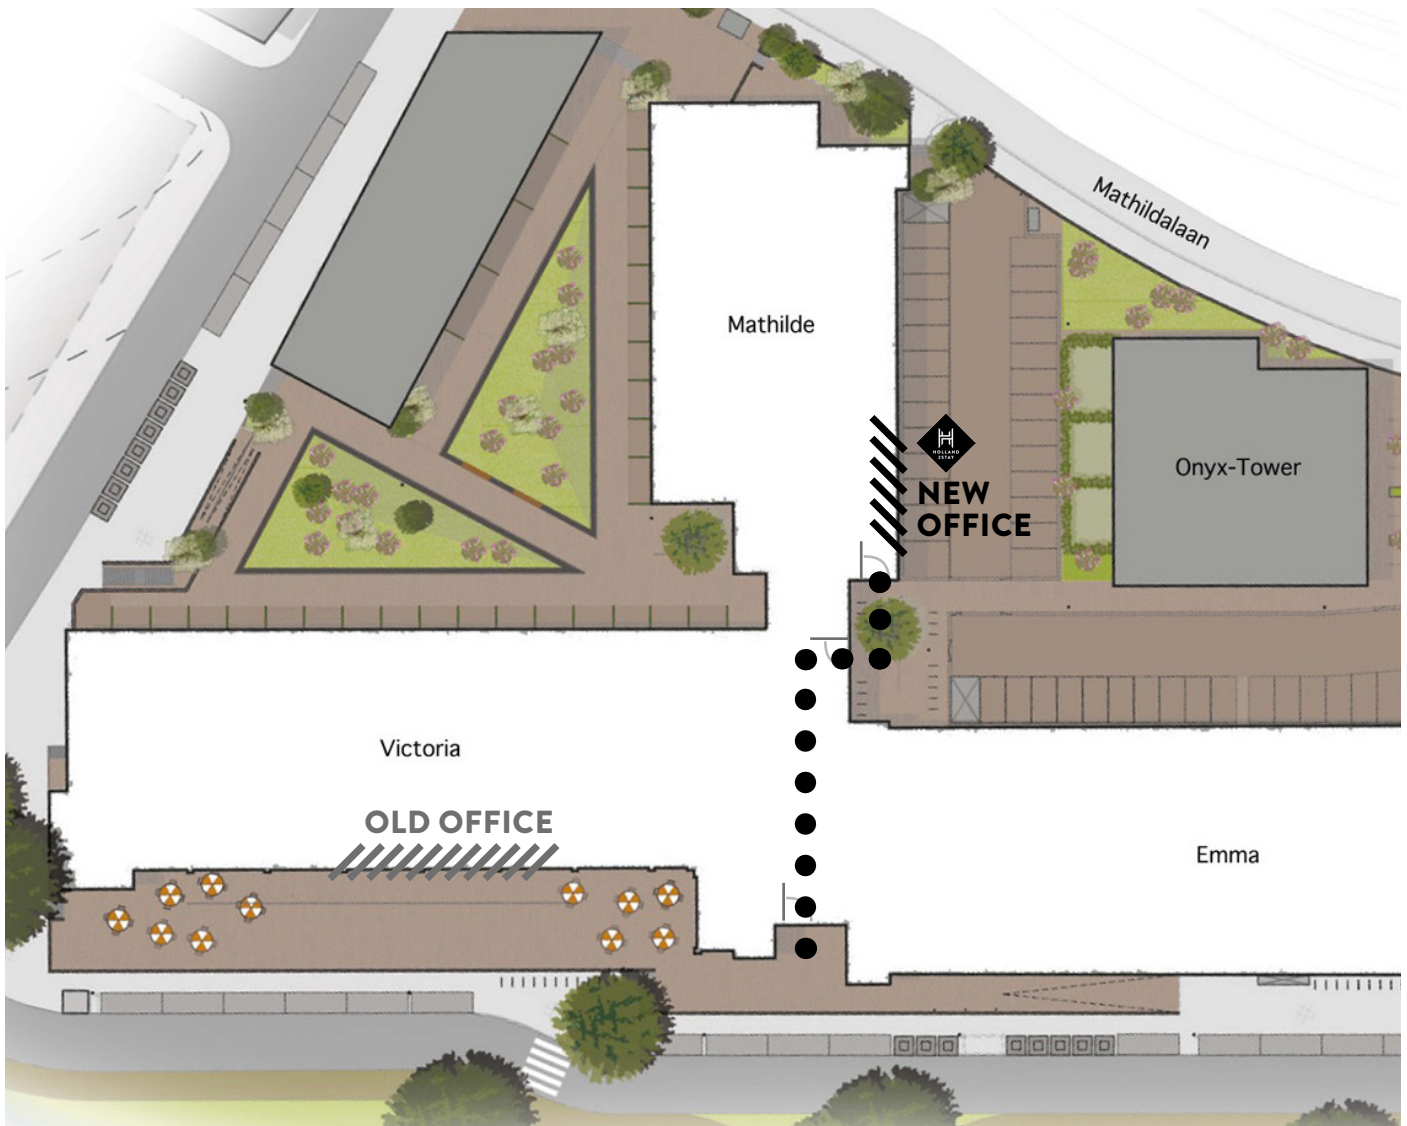

WE'VE MOVED!

Find the head office of Holland2Stay now at **Victoriapark 45**, a few steps from the previous location. Please see the floorplan here below.

HOLLAND2STAY

Victoriapark 45

5611 BM Eindhoven

t. +31 (0)40 78 79 315